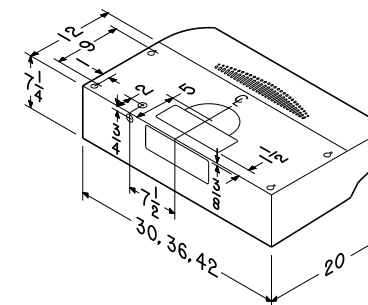

Flexible options for any installation

- Four-way convertibility 3/4" x 10" (horizontal and vertical), 7" round (vertical) and non-ducted. (Non-ducted Clean Sense™ filters purchased separately.)
- Includes 3/4" x 10" damper/adaptor.

- Quiet 1.5 sones at normal speed, 220 CFM at high setting.
- Fully enclosed design for easy cleaning.
- Standard large filters, dishwasher-safe.
- Two-level light setting; dual halogen lamp design (bulbs not included).
- Two-speed contoured rocker switch control.